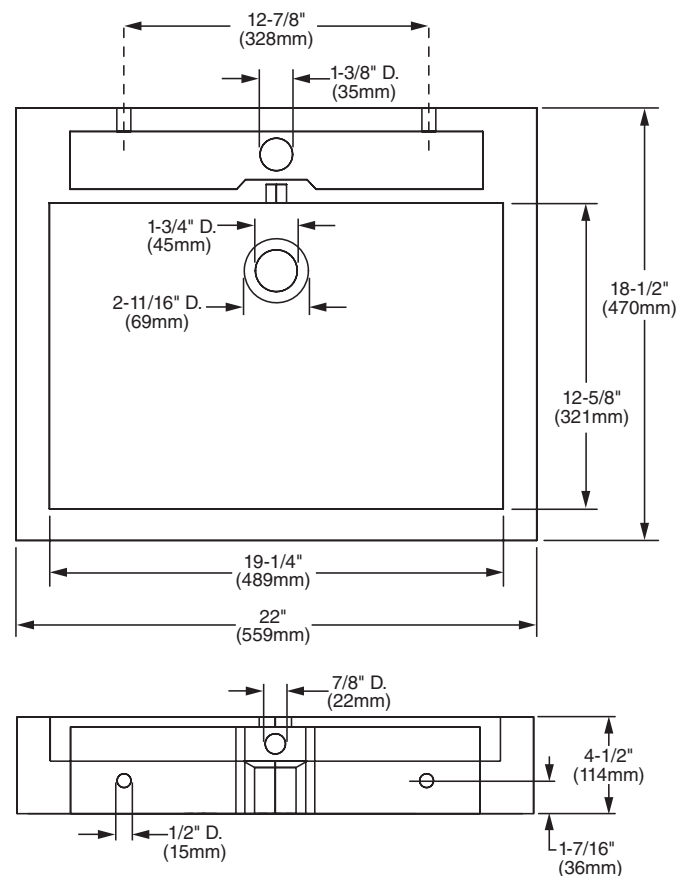

Nominal Dimensions:

22" x 18-1/2" x 4-1/2"
(559 x 470 x 114mm)

Bowl sizes:

19-1/4" x 12-5/8" x 2-5/8"
(487 x 321 x 67mm)

Compliance Certifications -

Meets or Exceeds the Following Specifications:

- ASME A112.19.2-2008/CSA B45.1-08 for Vitreous China Fixtures

To Be Specified (Recommended):

- ❑ Vanity Base: Studio 22" Vanity 9205.024 or 22" vanity by others
- ❑ Faucet*: 2064.101 SERIN lavatory faucet
- ❑ Faucet Finish: Polished Chrome (002)
- ❑ Supplies:
- ❑ 1-1/4" Trap:

* See faucet section for additional models available

NOTES:

FITTINGS NOT INCLUDED WITH FIXTURE AND MUST BE ORDERED SEPARATELY.
FOR COUNTERTOP CUTOUT AND INSTALLATION INSTRUCTIONS USE TEMPLATE SUPPLIED WITH SINK.

IMPORTANT: Dimensions of fixtures are nominal and may vary within the range of tolerances established by ANSI Standard A112.19.9M. These measurements are subject to change or cancellation. No responsibility is assumed for use of superseded or voided pages.